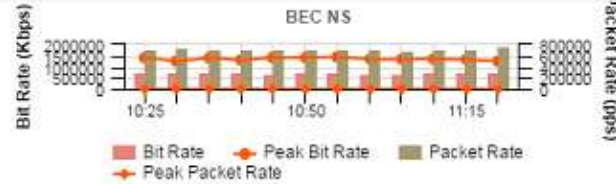

Usage (Utilization)

Last 31 Days - 04/14/16 10:20:00 AM - 04/14/16 11:20:00 AM

Top Applications (Volume)

Last 60 Minutes - 04/14/16 10:20:00 AM - 04/14/16 11:20:00 AM

Top Conversations (Volume)

Last 60 Minutes - 04/14/16 10:20:00 AM - 04/14/16 11:20:00 AM

Usage (Bit Rate with Peaks)

Last 60 Minutes - 04/14/16 10:20:00 AM - 04/14/16 11:20:00 AM

Interfaces seen (Top ifns by Application Volume)

Last 60 Minutes - 04/14/16 10:20:00 AM - 04/14/16 11:20:00 AM