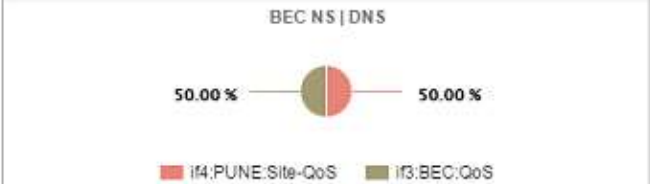

Usage (Utilization)

Last 31 Days - 04/14/16 10:20:00 AM - 04/14/16 11:20:00 AM

Top Applications (Volume)

Last 60 Minutes - 04/14/16 10:20:00 AM - 04/14/16 11:20:00 AM

Top Conversations (Volume)

Last 60 Minutes - 04/14/16 10:20:00 AM - 04/14/16 11:20:00 AM

Usage (Bit Rate with Peaks)

Last 60 Minutes - 04/14/16 10:20:00 AM - 04/14/16 11:20:00 AM

Interfaces seen (Top ifns by Application Volume)

Last 60 Minutes - 04/14/16 10:20:00 AM - 04/14/16 11:20:00 AM